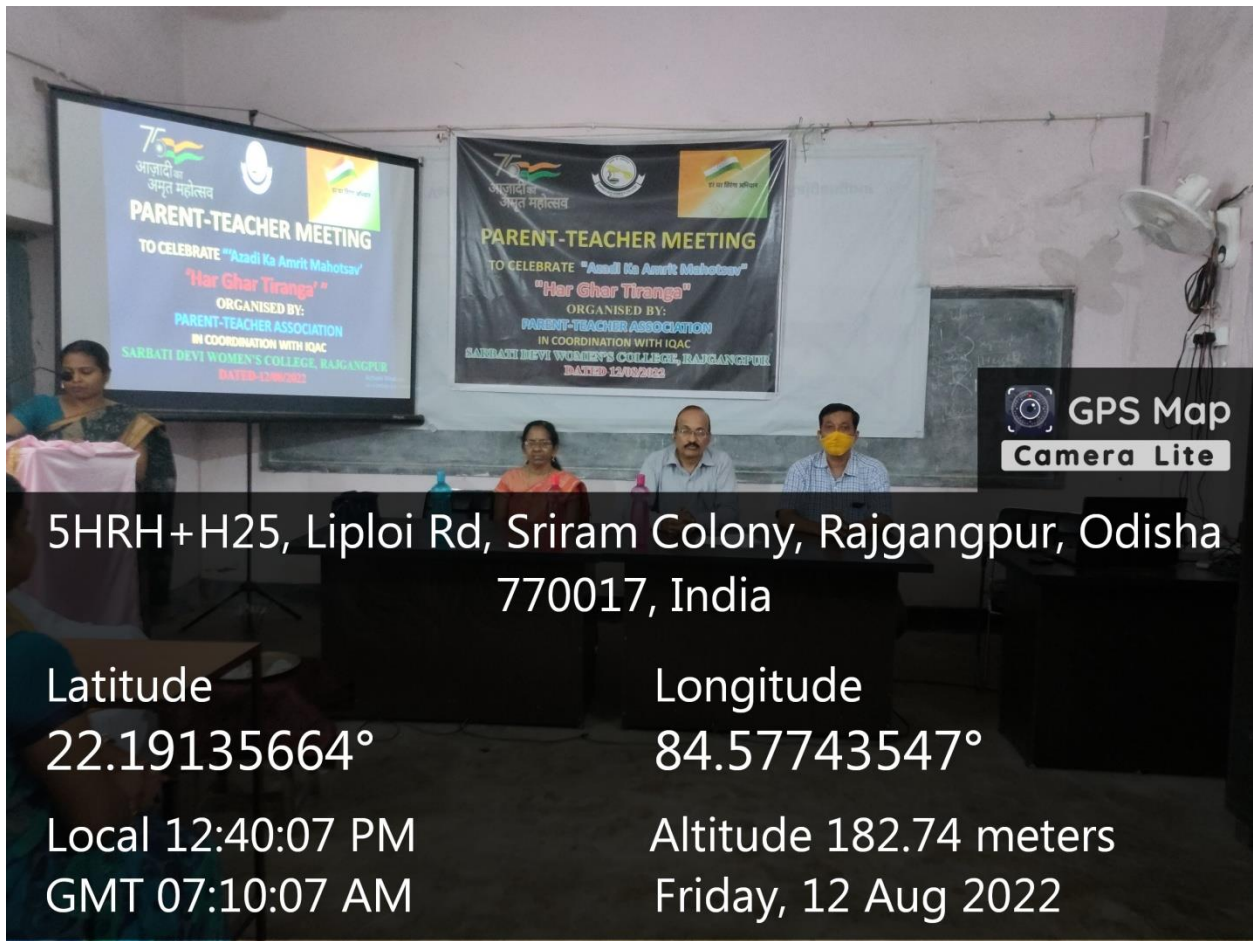

5HRH+H25, Liploi Rd, Sriram Colony, Rajgangpur, Odisha
770017, India

Latitude

22.19135664°

Longitude

84.57743547°

Local 12:40:07 PM

GMT 07:10:07 AM

Altitude 182.74 meters

Friday, 12 Aug 2022

GPS Map
Camera Lite