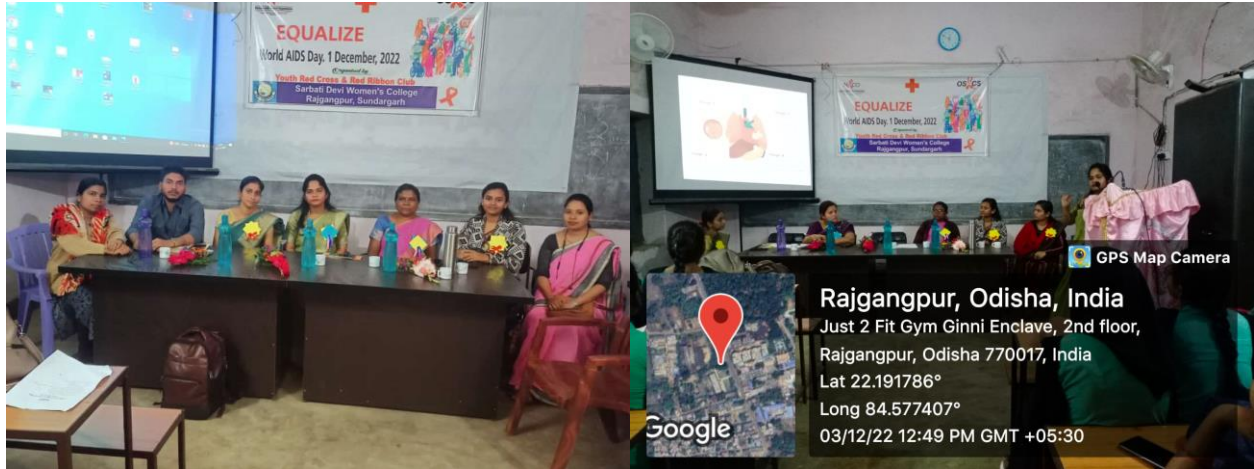

GPS Map Camera

Rajgangpur, Odisha, India
Just 2 Fit Gym Ginni Enclave, 2nd floor,
Rajgangpur, Odisha 770017, India
Lat 22.191786°
Long 84.577407°
03/12/22 12:49 PM GMT +05:30

S.D. Women's College, Rajgangpur

Inter Dept. Seminar
Seminar Topic-Impact of lifestyle behaviors on Cancer
on 3rd Dec 2022 at 12:30 pm

Organized By
Department of Zoology & Department of Home Science

Resource person
Kalpana Dole
Asst. Prof. in Zoology,
Dalmia College,
Jharbada

► Poster Maker